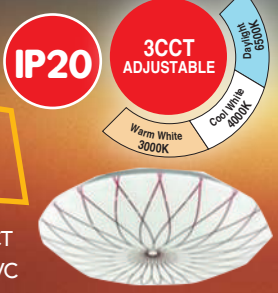

ULMSCF00041

R 146.96 EXCL. VAT
R169.00 Incl Vat

2 x 18W | 1800lm | LED-CCT
Ø335 x 60(mm) | Iron + PVC

H-LEDB35R-E27-*
5W | 500lm | 100°

*Add Colour to code: **WW/DL**

R 6.51 EXCL. VAT
R7.49 Incl Vat

H-LEDB35R-14-*
5W | 500lm | 100°

*Add Colour to code: **WW/DL**